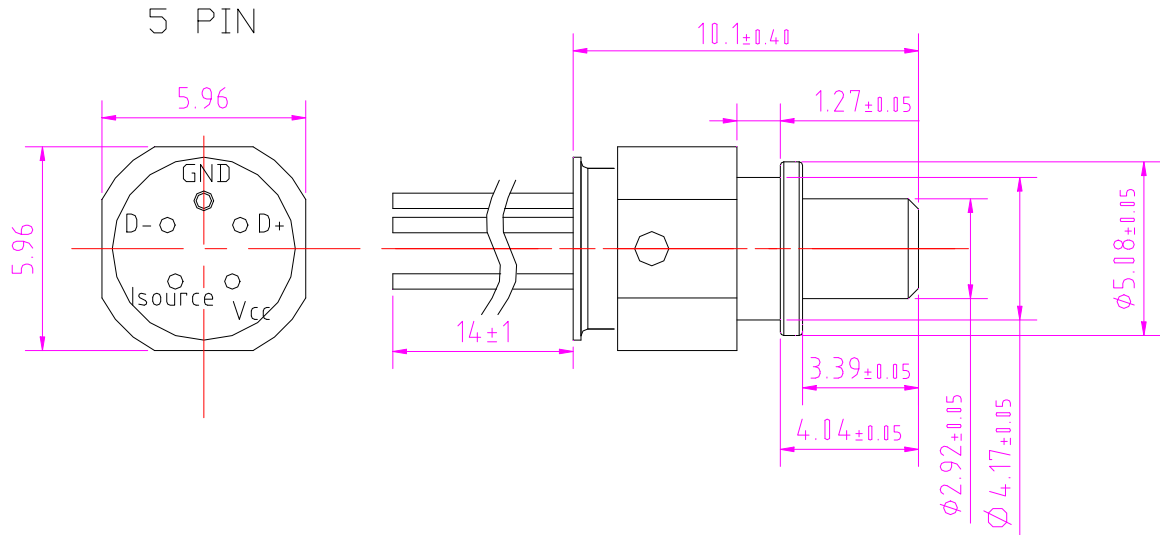

ROSA LC 1250 1310nm

Features:

Pin Description:

Outline:

Order Information:

RX1250

LC

Statement